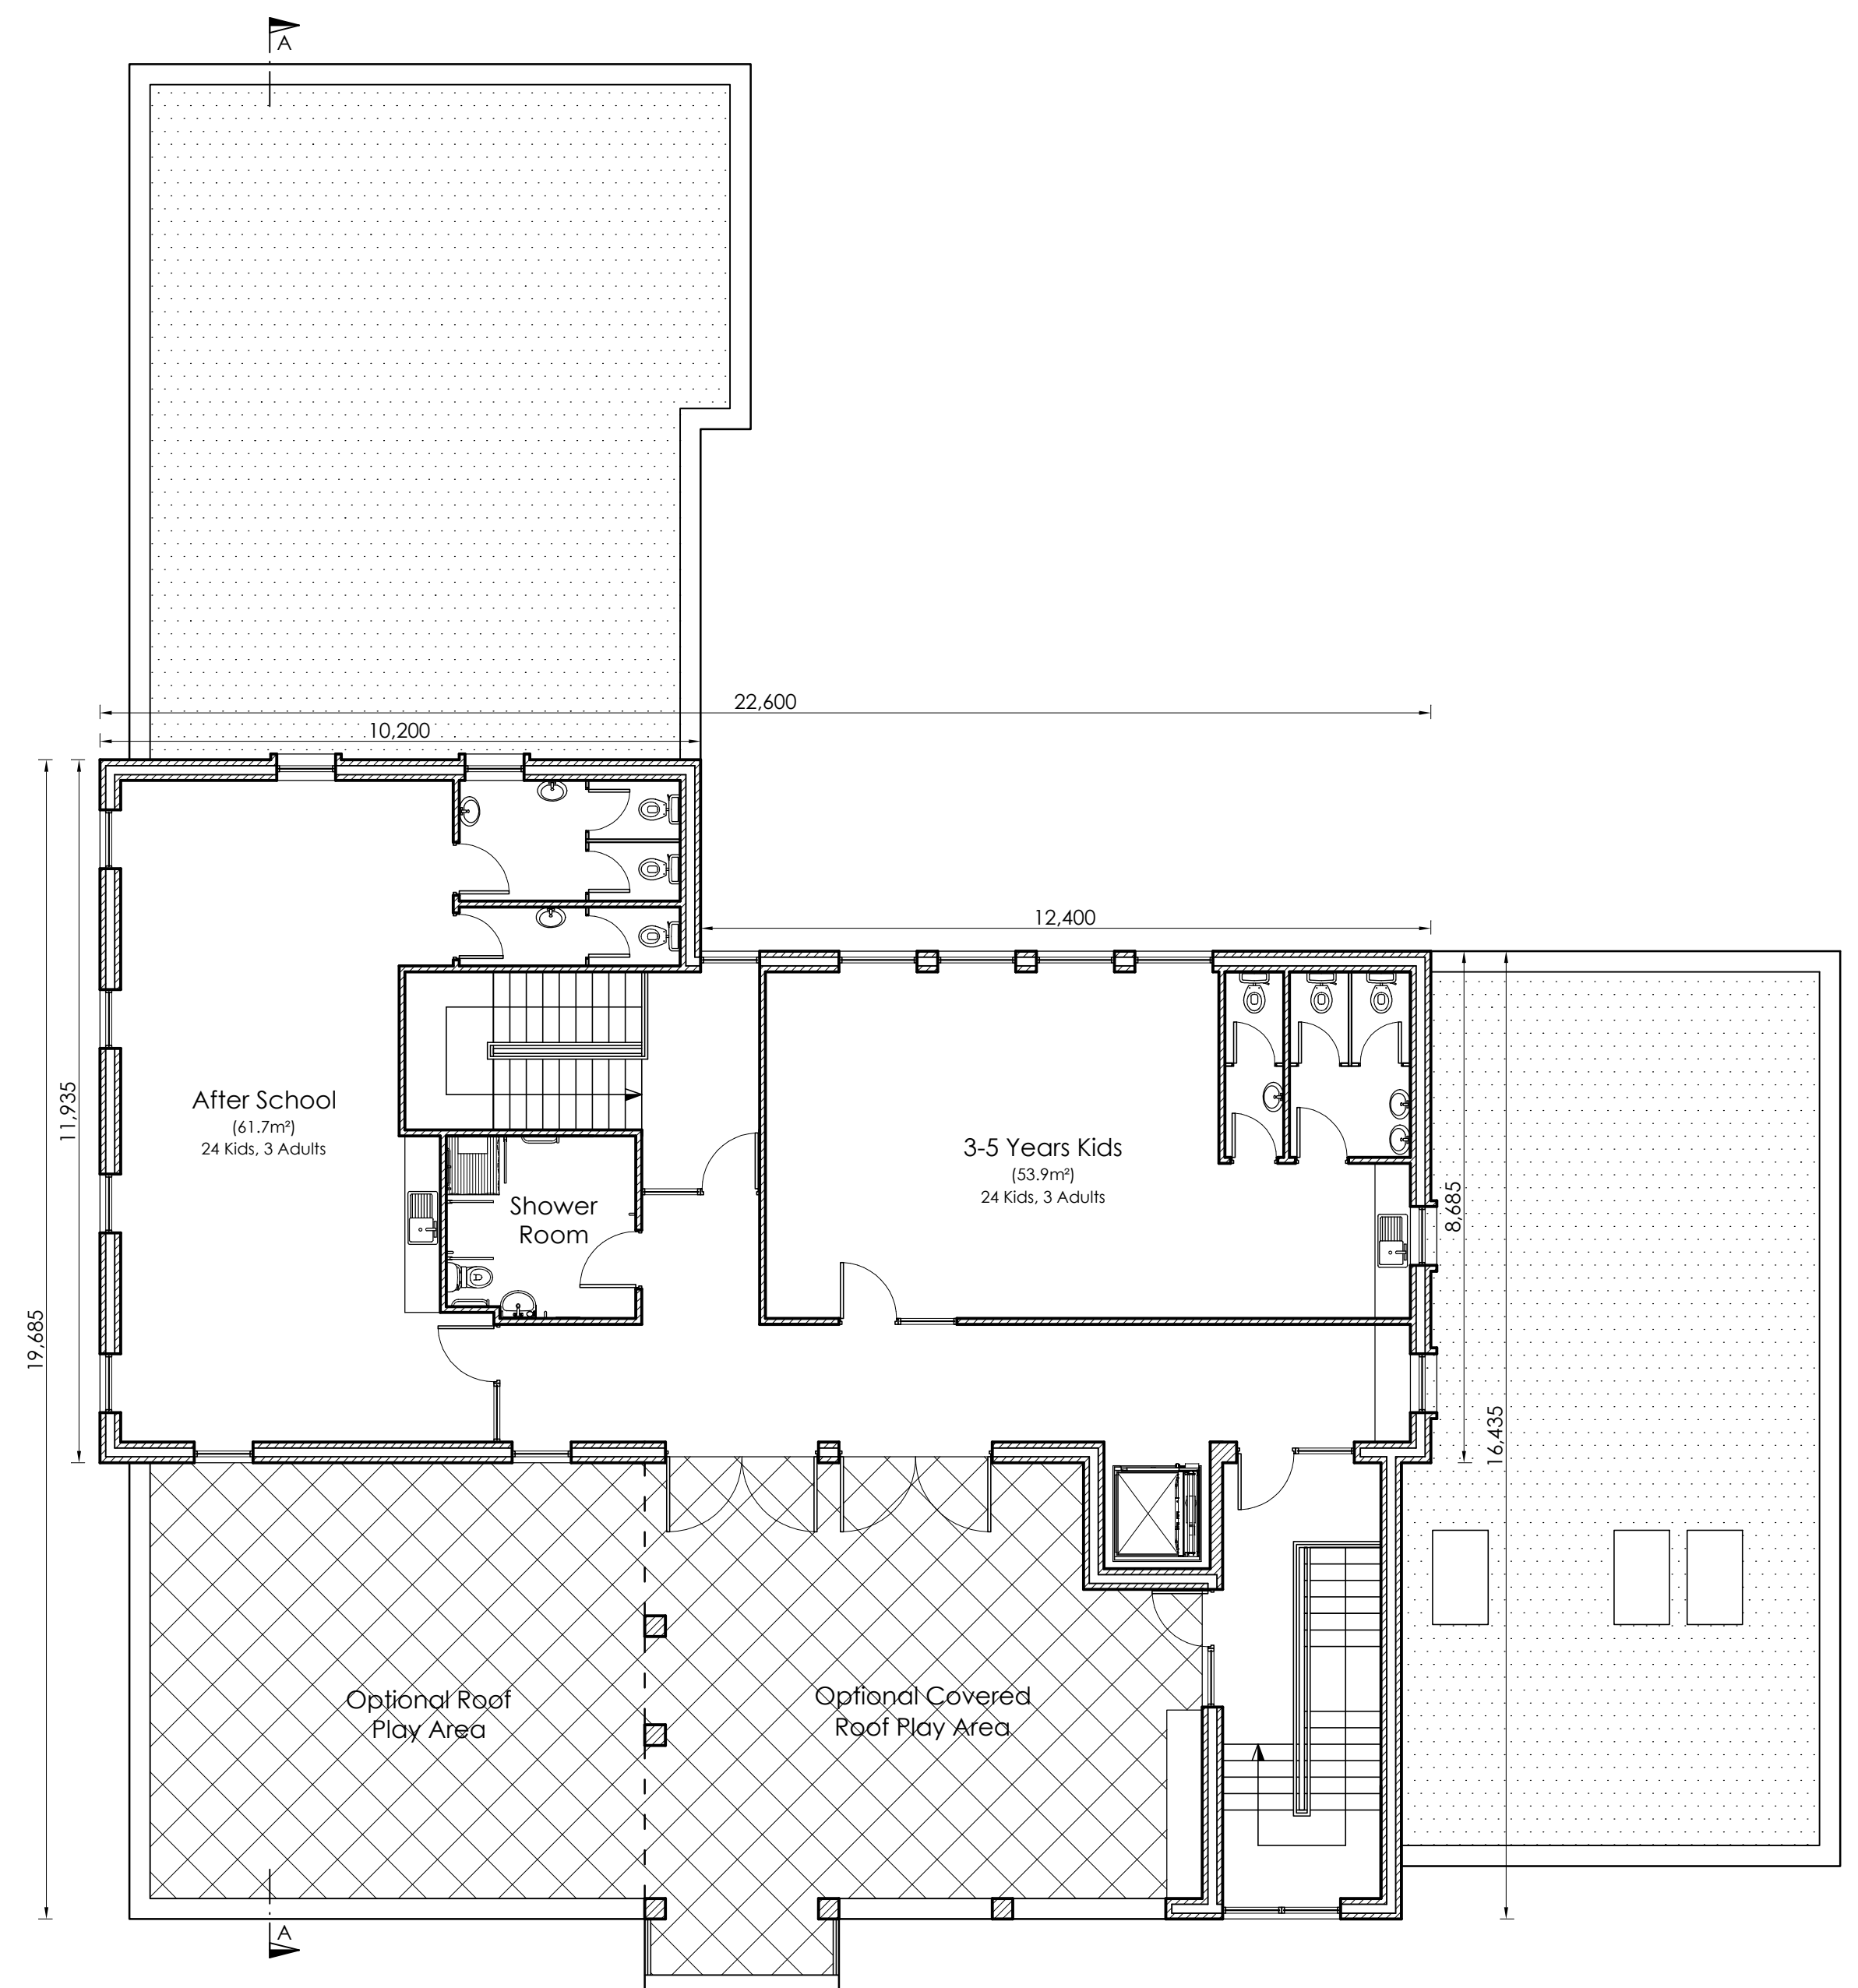

Ground Floor Plan
Scale 1:100

First Floor Plan
Scale 1:100

79 TOTAL CHILDREN NUMBERS:
 • 55 Fulltime
 • 24 After School
 10 STAFF REQUIRED

Revision	Description	Date
1	Issue for Planning	2021
GLEESON MCSWEENEY Project: Proposed residential development at Ballykeeffe, Raheen, Limerick. For: DW Raheen Developments Ltd.		Stage: Planning Sheet 1 of 2
Title: Crèche Building		Drg No. 1704-10-131
Scale: 1:100 @ A1	Date: December 2021	Rev No. 1
Drawn: M.M.	Rev:	
99 O'Connell St., Limerick T 061 412277 E info@gleesonmcsweeney.ie		